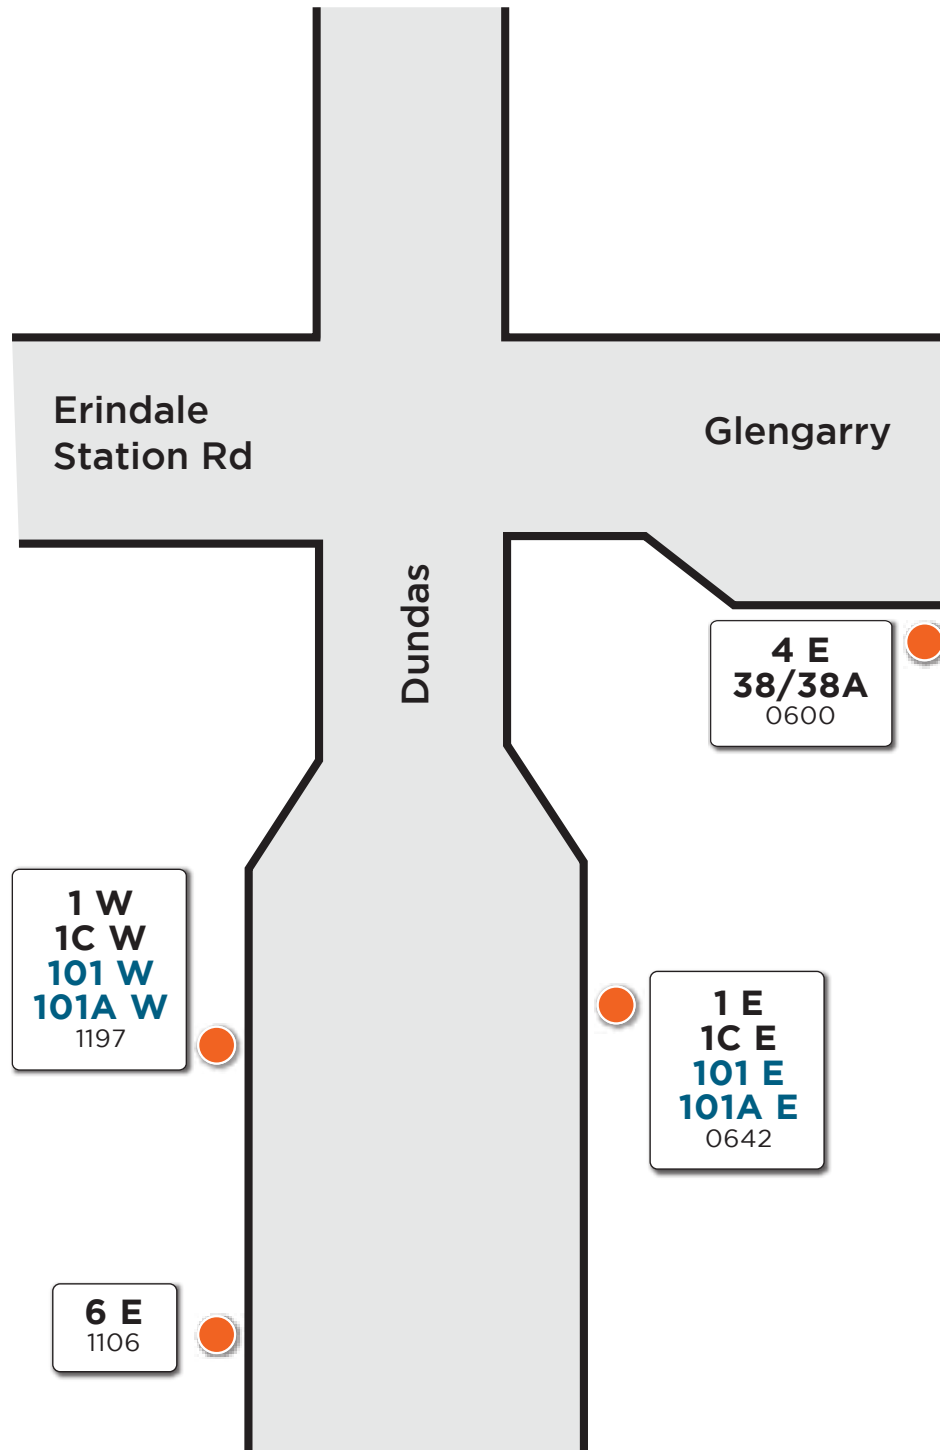

Dundas/Erindale Station Road/Glengarry

Map not to scale

Legend

Route # — **6 E**
Bus stop # — 1106

Route # — **101 W**
Bus stop # — 1197

Bus Stop Marker

Effective: May 09, 2016