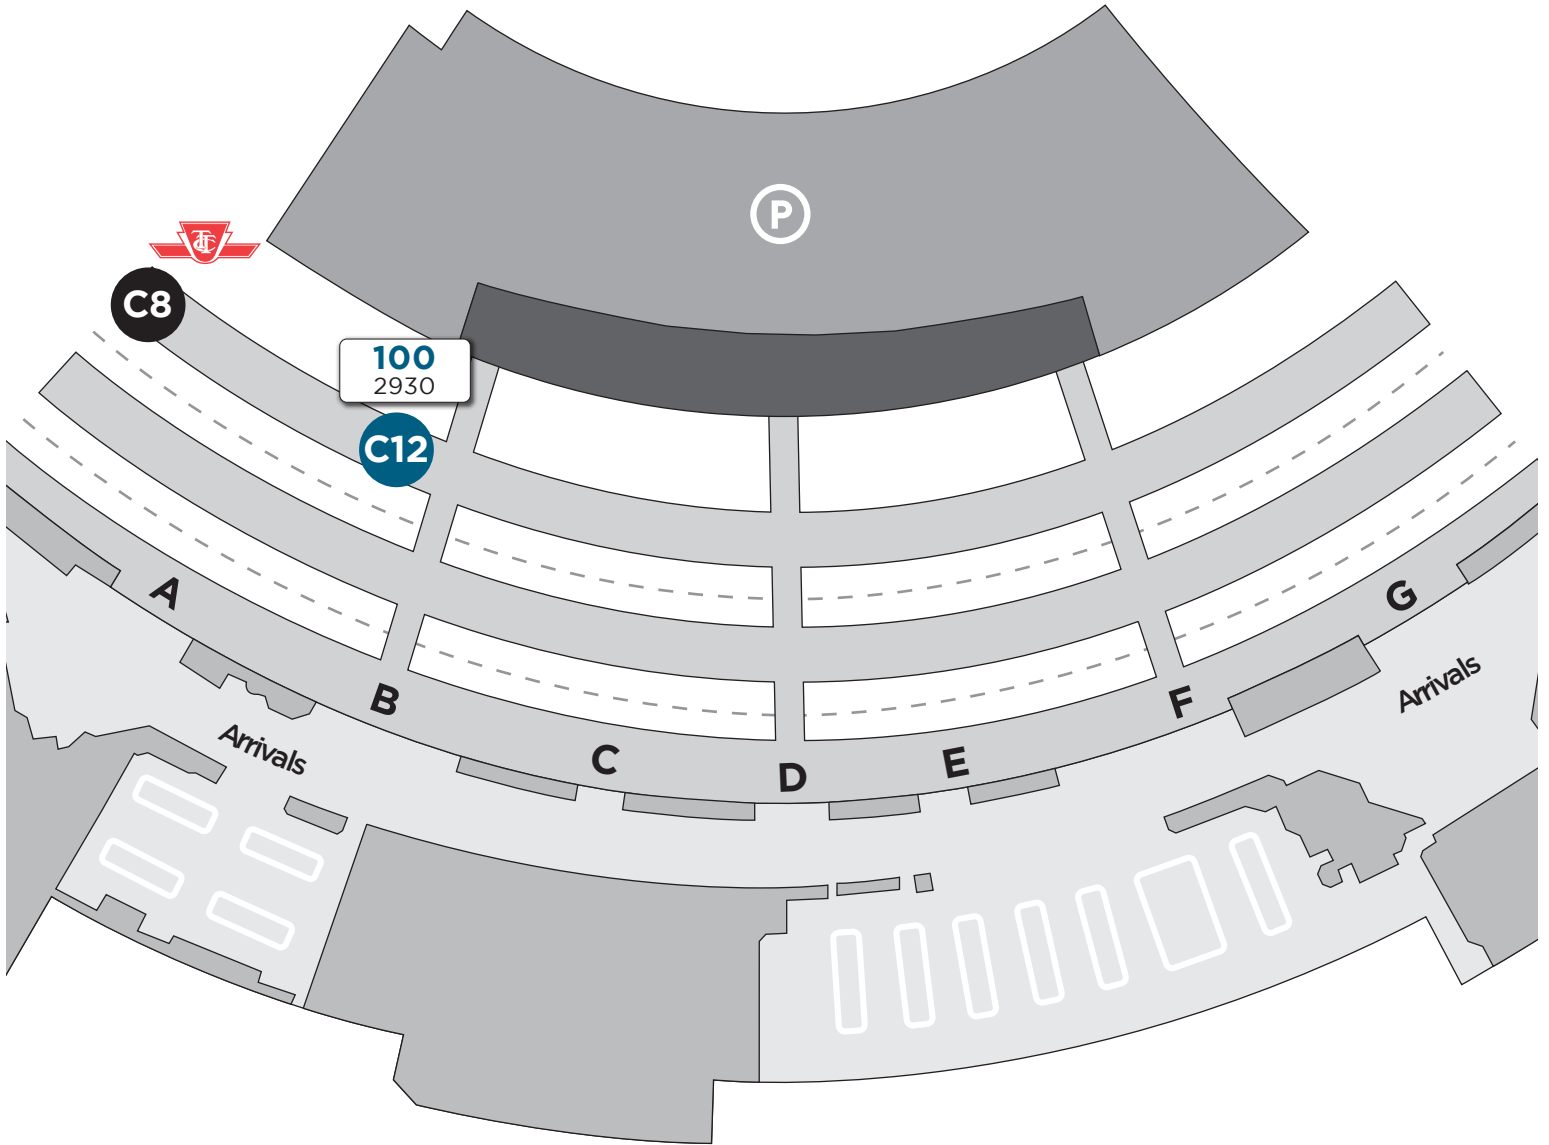

Airport Terminal 3

Map not to scale

Legend

Route # — **100**
Bus stop # — 2930

Effective: October 29, 2018