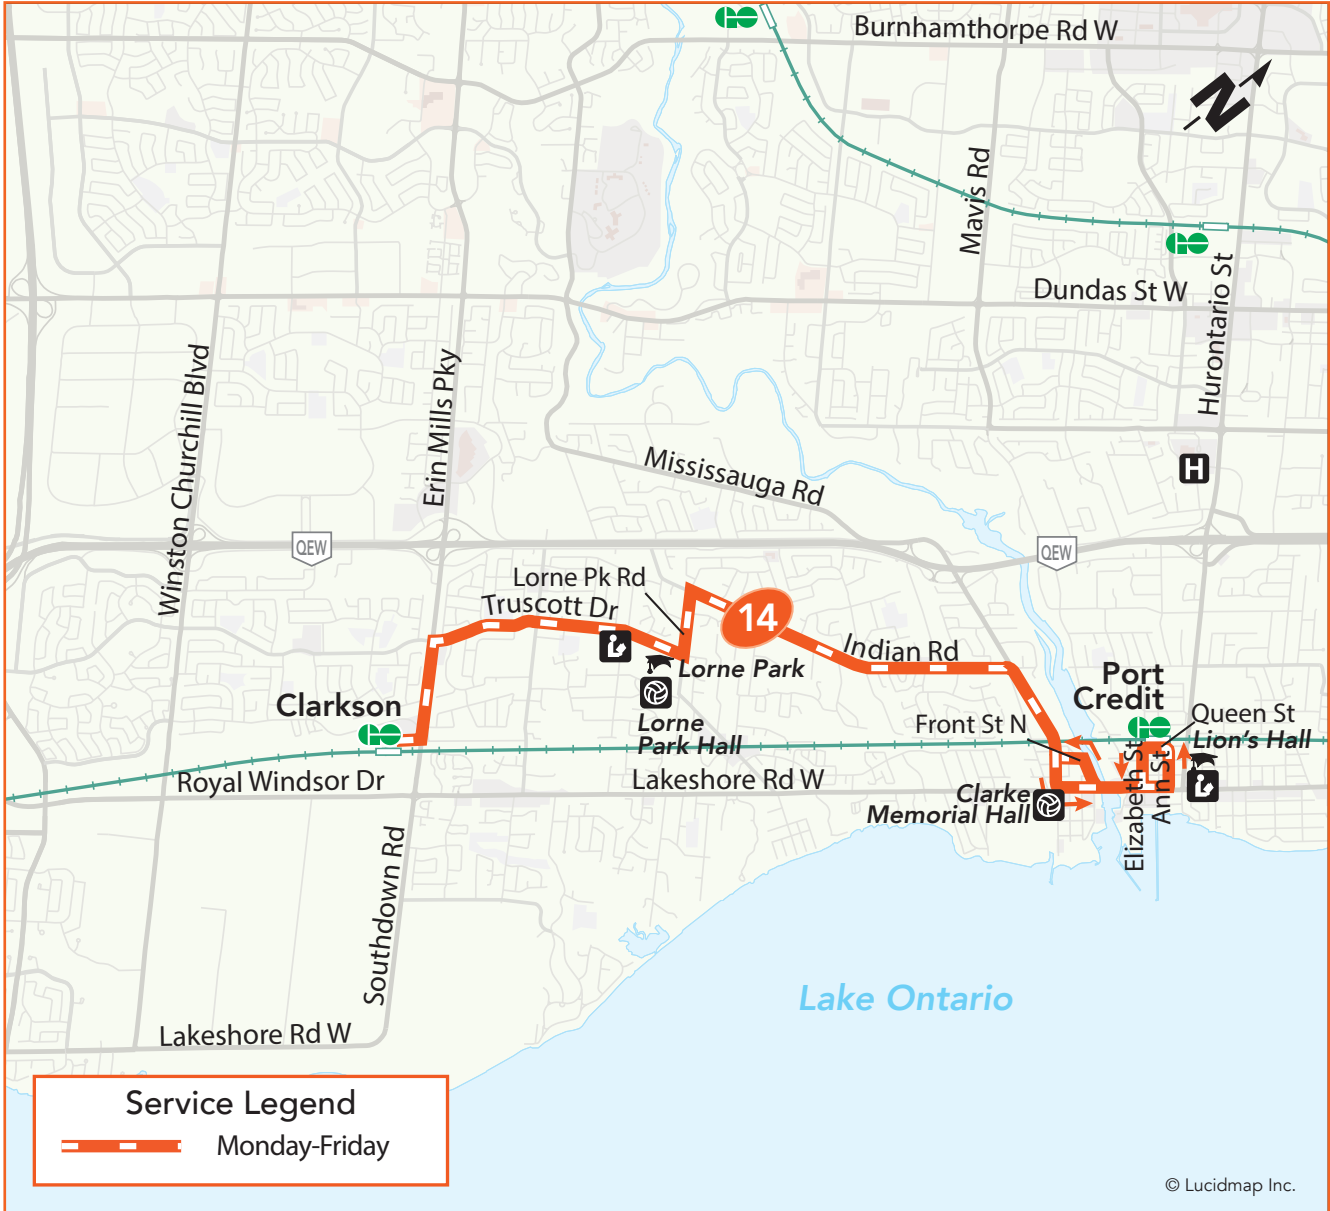

14

Lorne Park

Local Route
Monday to Friday

Eastbound to Port Credit GO Station
Westbound to Clarkson GO Station

Legend

- | | | |
|------------------------------------|--------------------|------------------|
| Terminal | TTC Subway Station | Library |
| Transitway Station | GO Train Station | Community Centre |
| High School, University or College | Hospital | Shopping Centre |