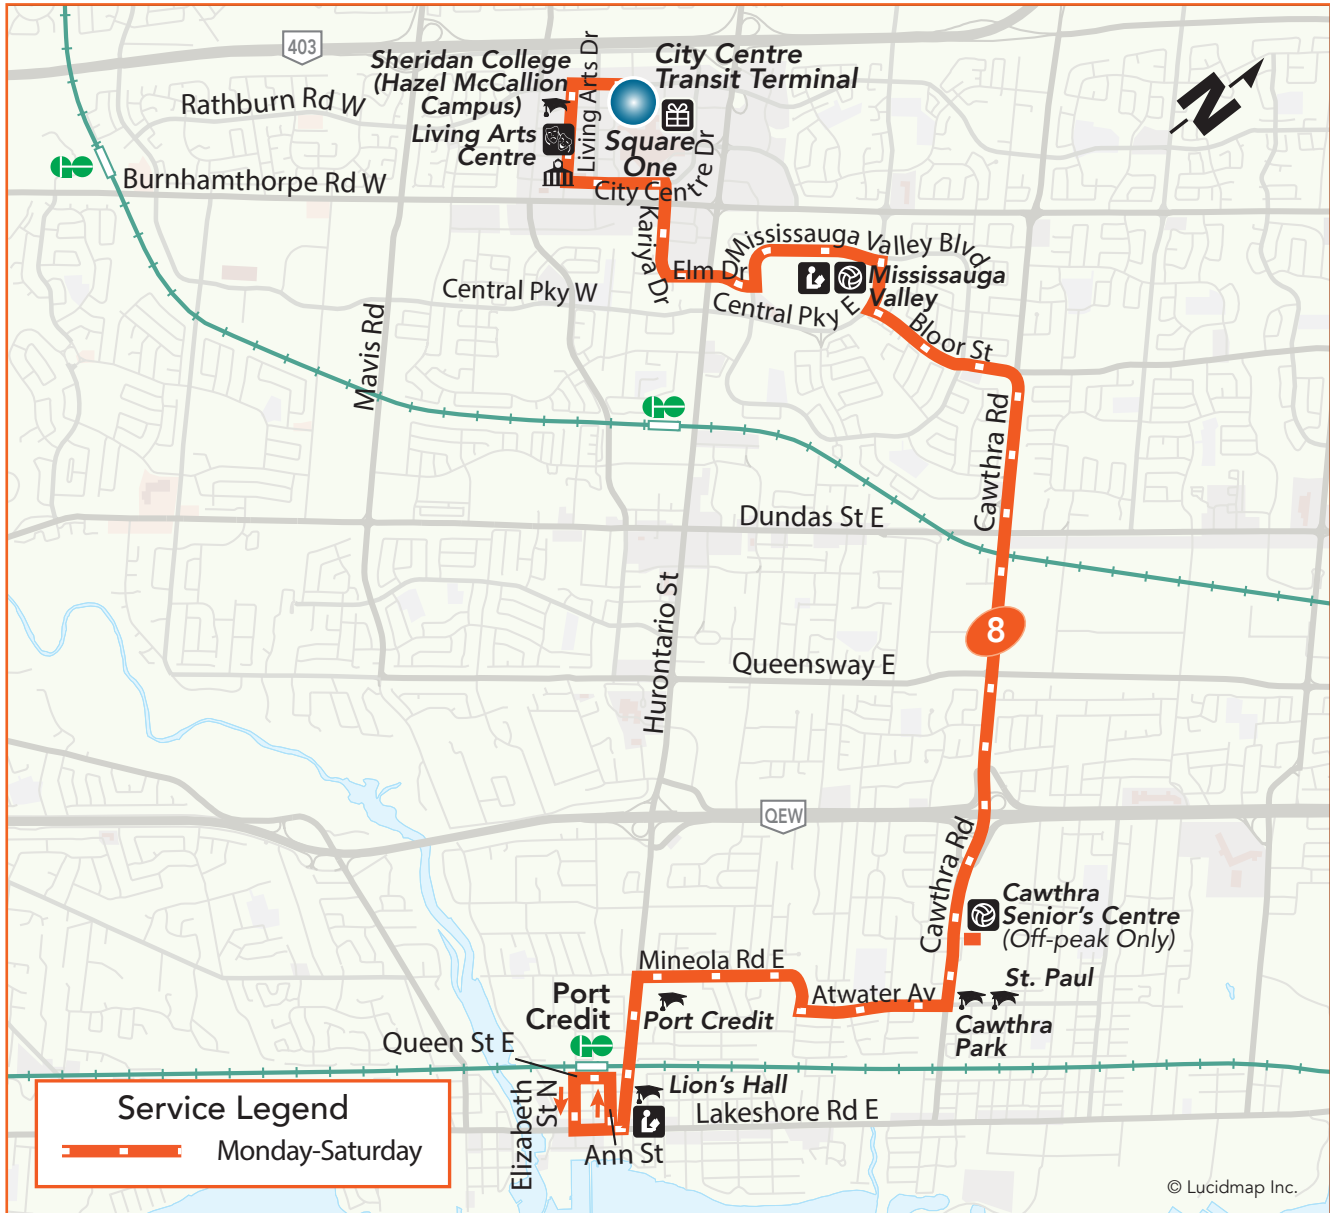

# Cawthra

**Local Route**  
**Monday to Saturday**

**Northbound** to City Centre Transit Terminal  
**Southbound** to Port Credit GO Station

## Legend

- |                                    |                    |                  |
|------------------------------------|--------------------|------------------|
| Terminal                           | TTC Subway Station | Library          |
| Transitway Station                 | GO Train Station   | Community Centre |
| High School, University or College | Hospital           | Shopping Centre  |