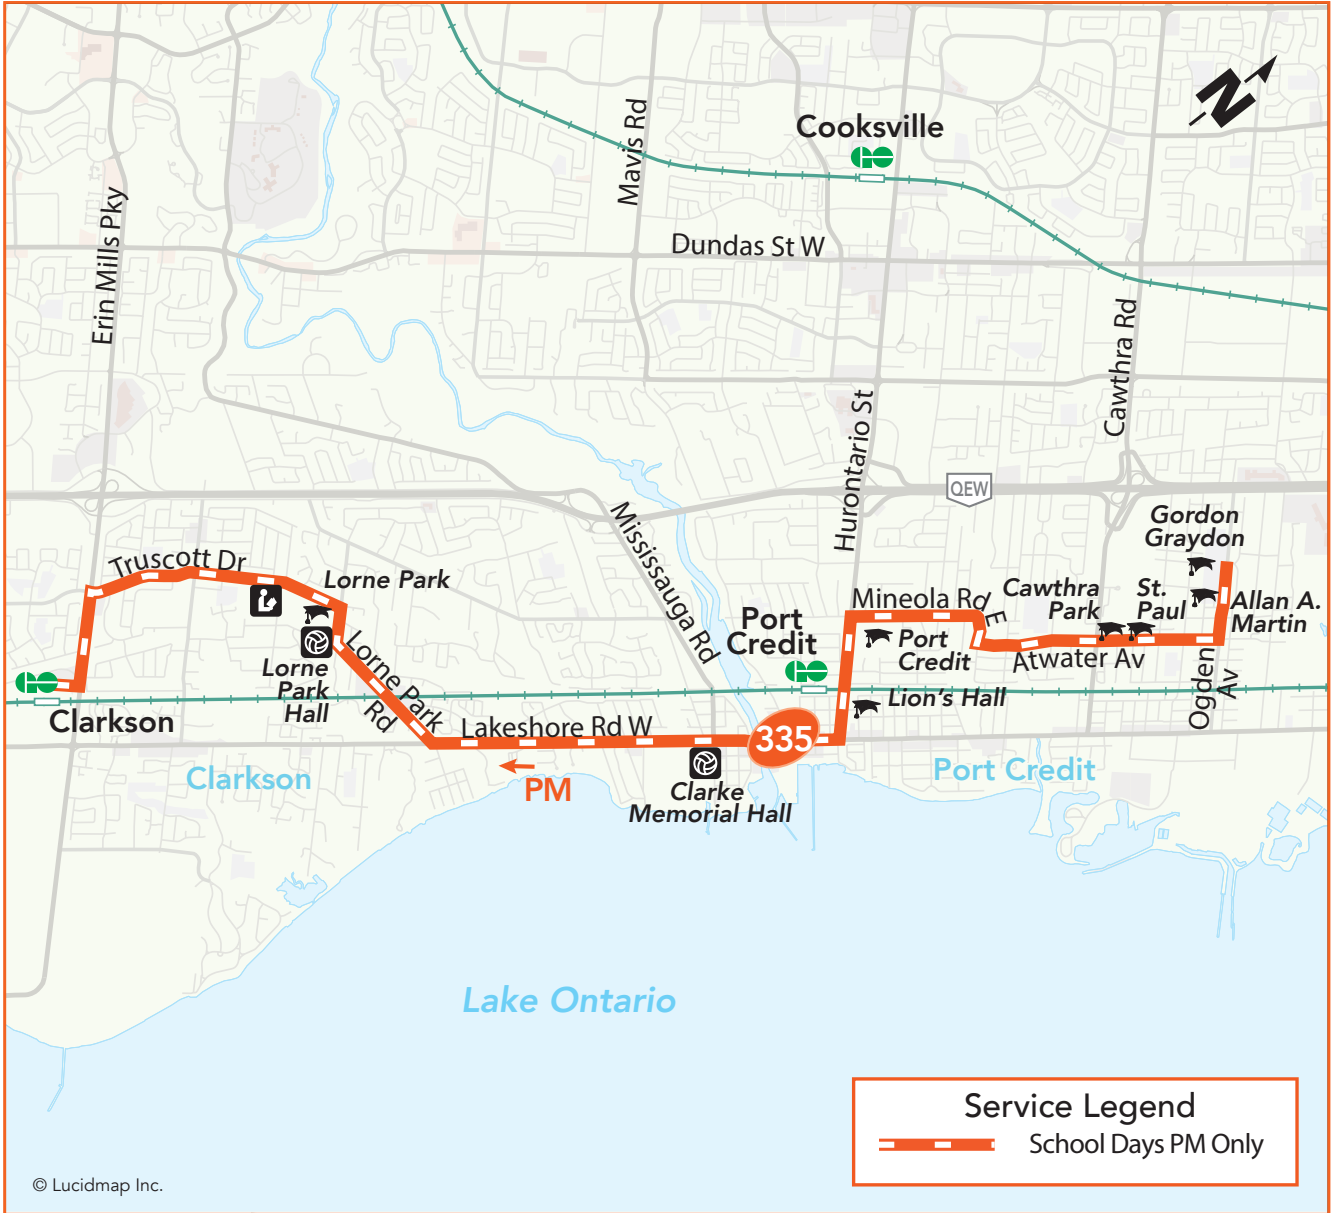

# Glenforest South

School Route  
Monday to Friday

West (PM) to Clarkson GO Station

## Legend

- |  |                                    |  |                    |  |                  |
|--|------------------------------------|--|--------------------|--|------------------|
|  | Terminal                           |  | TTC Subway Station |  | Library          |
|  | Transitway Station                 |  | GO Train Station   |  | Community Centre |
|  | High School, University or College |  | Hospital           |  | Shopping Centre  |