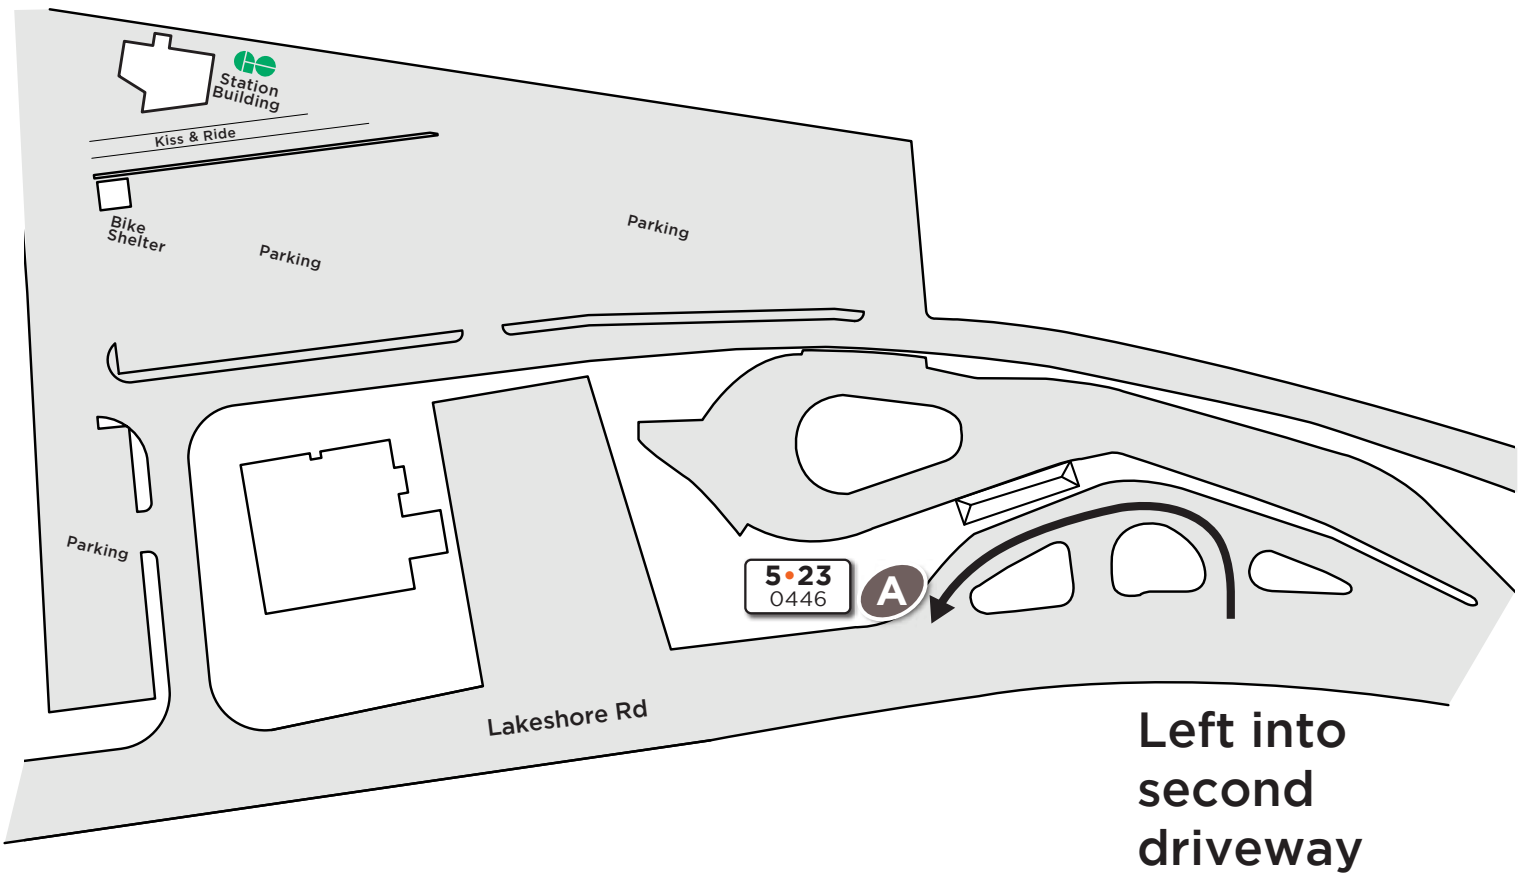

# Long Branch GO

Map not to scale

## Legend

Route # — **23**  
Bus stop # — 0446

Platform Letter

Effective: September 04, 2017