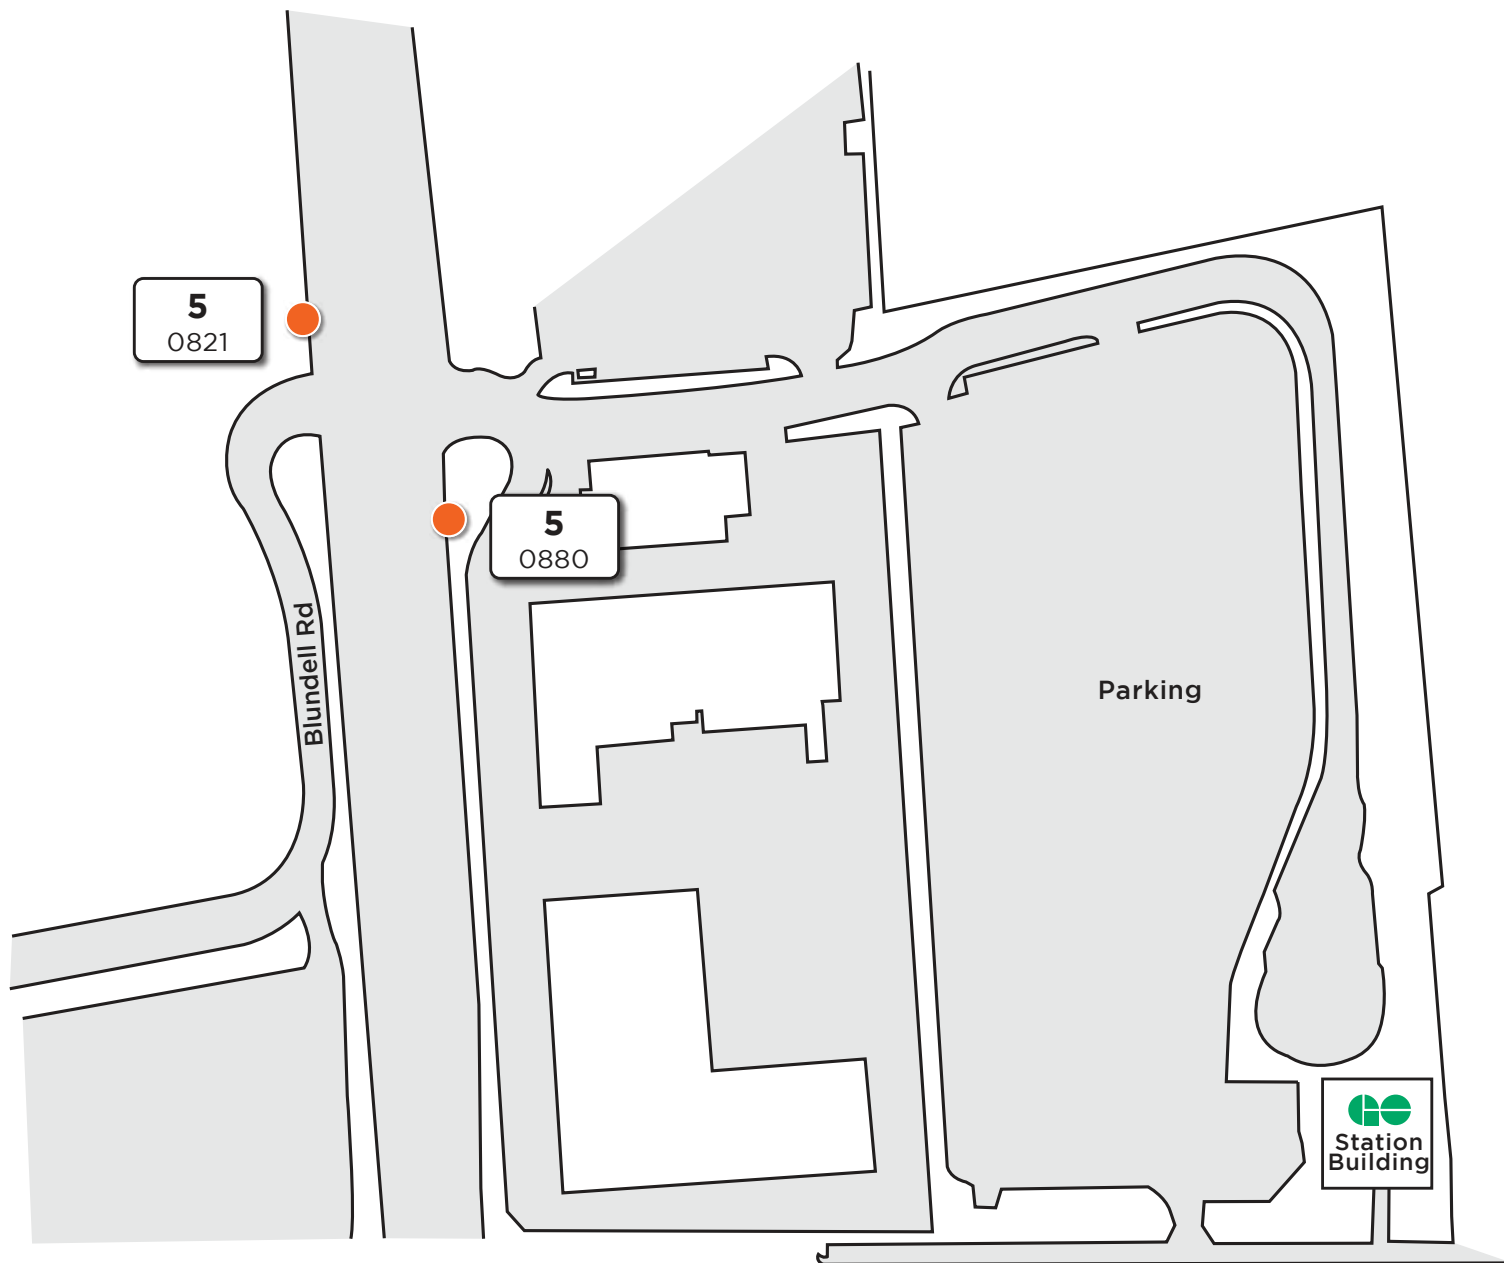

Dixie GO

Map not to scale

Legend

Route # — **5**
Bus stop # — 0821

Bus Stop Marker

Effective: March 24, 2014