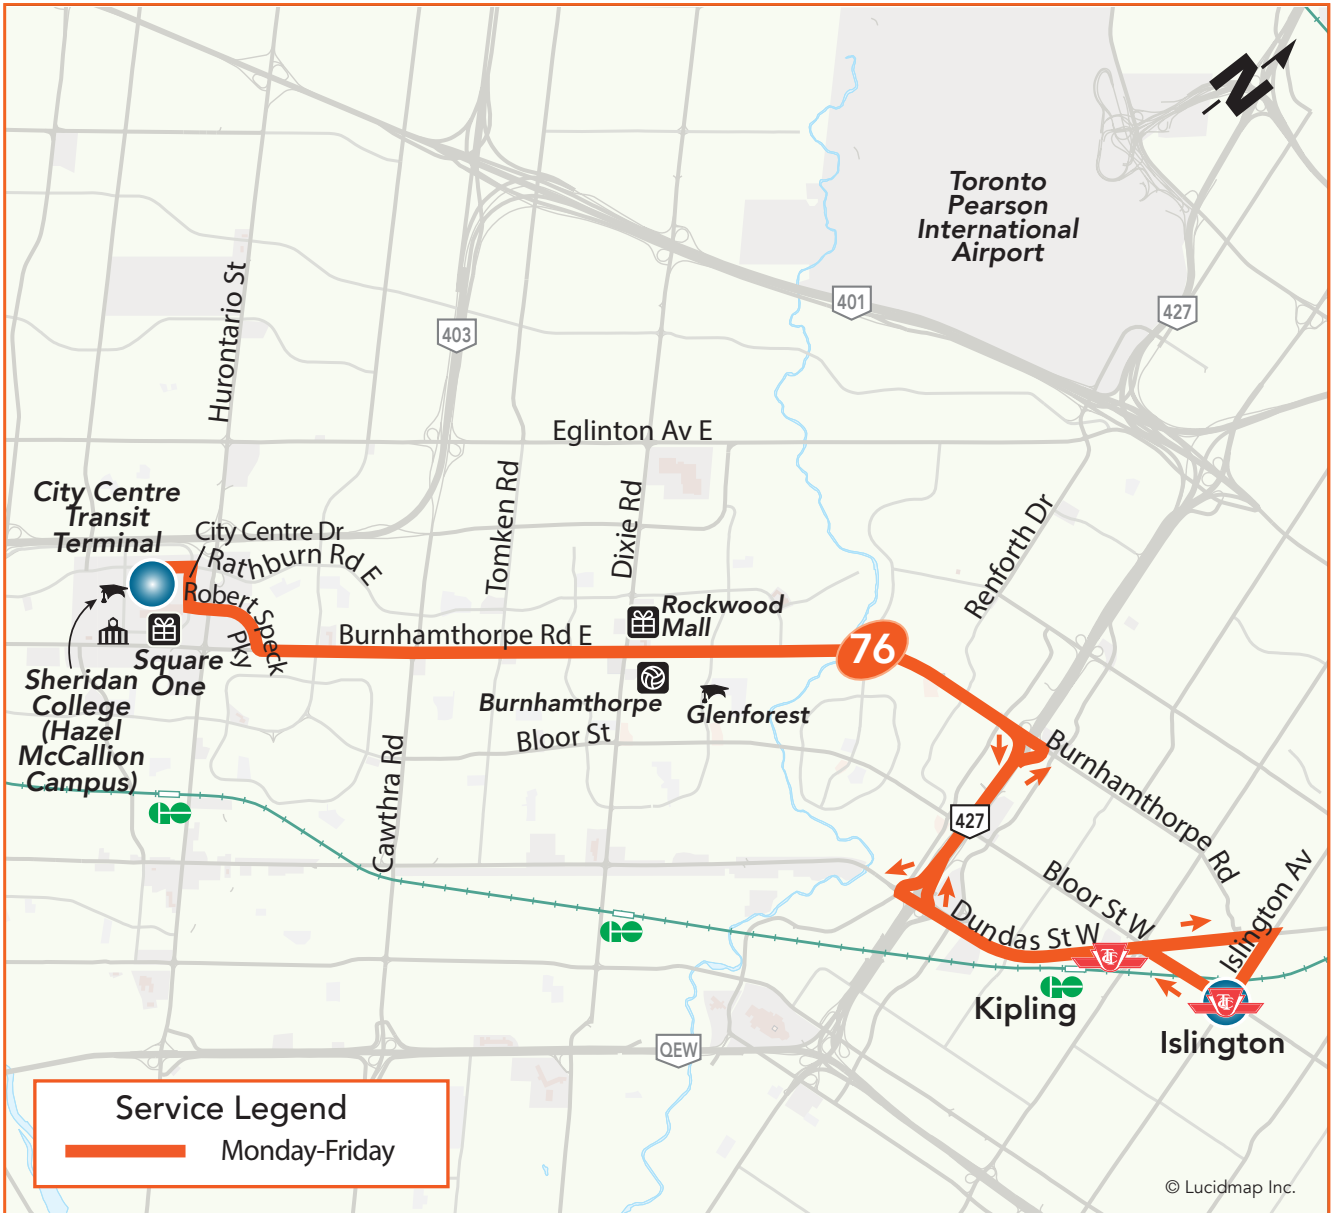

76

City Centre-Subway

Local Route
Monday to Friday

Eastbound to Islington Subway
Westbound to City Centre Transit Terminal

Legend

- | | | |
|------------------------------------|--------------------|------------------|
| Terminal | TTC Subway Station | Library |
| Transitway Station | GO Train Station | Community Centre |
| High School, University or College | Hospital | Shopping Centre |