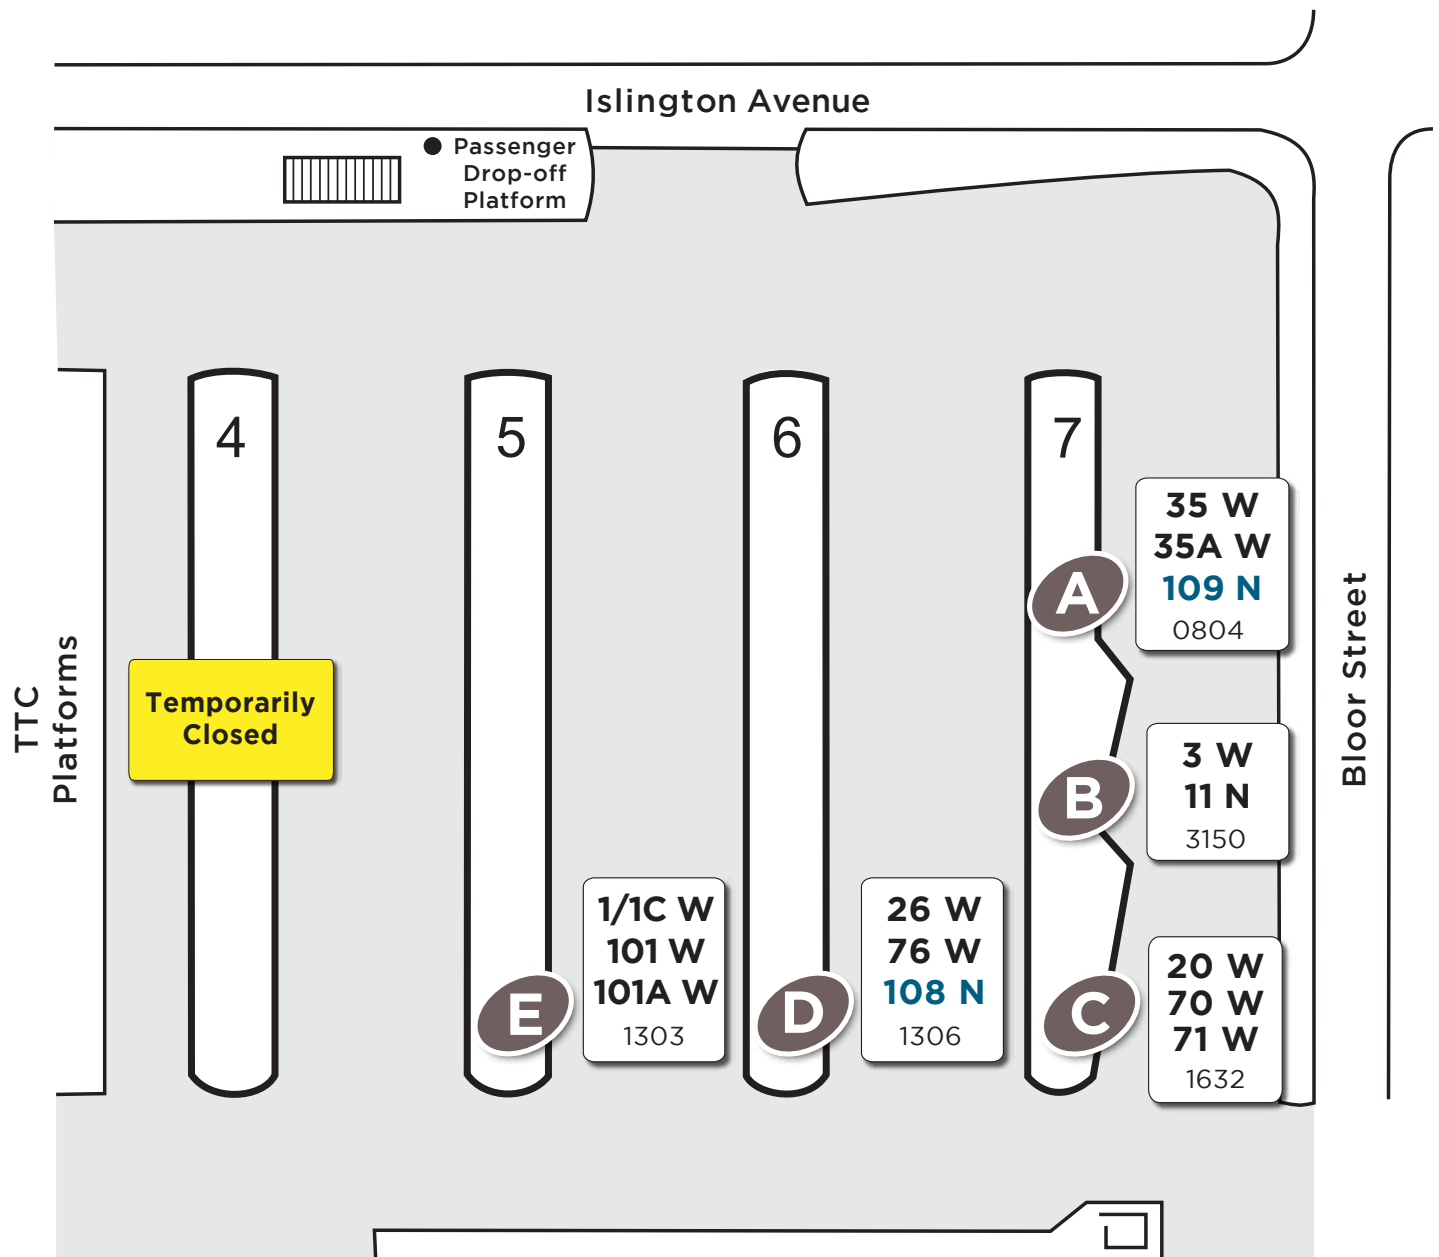

Islington Subway Station

Map not to scale

Legend

Route # — **3 W**
Bus stop # — 3150

Route # — **109 N**
Bus stop # — 0804

Platform Letter

Effective: July 01, 2019