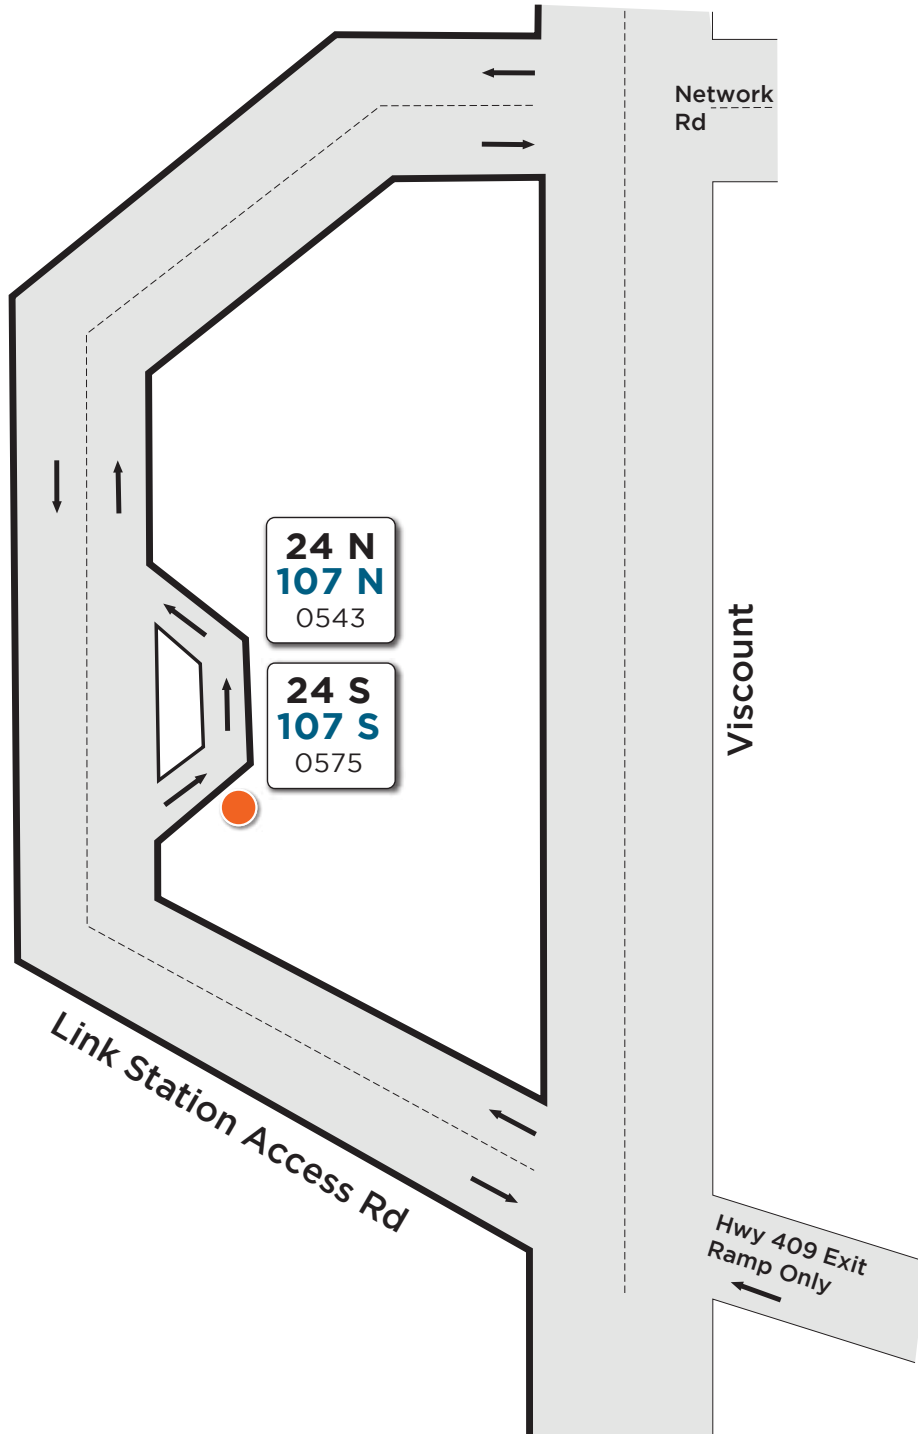

# Viscount Station

Map not to scale

## Legend

Route # — **24 N**  
Bus stop # — 0543

Route # — **107 S**  
Bus stop # — 0575

Bus Stop Marker

Effective: December 09, 2013